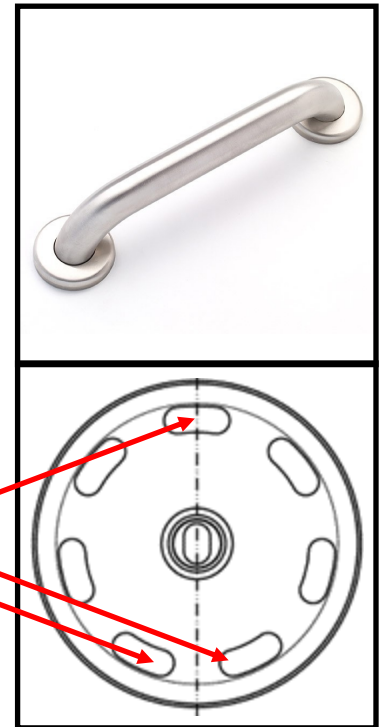

Straight Grab Bar - (Smooth Grip) 1.25" Stainless Steel, Satin Finish

Model #'s

- LW-12x125-SA - 12 inches long
- LW-16x125-SA - 16 inches long
- LW-18x125-SA - 18 inches long
- LW-24x125-SA - 24 inches long
- LW-32x125-SA - 32 inches long
- LW-36x125-SA - 36 inches long
- LW-42x125-SA - 42 inches long
- LW-48x125-SA - 48 inches long

Hole pattern
allows for 3
screws securely
into the stud

Meets ADA requirements. Stainless steel quality provides outstanding sanitary and damage-resistant properties often used in public institutional, and residential applications.

- ADA Compliant 
- 18 Gauge
- 304 stainless steel - no rust
- Finish: Satin
- Dimensions
 - Tube outside diameter 1.25"
 - Length: Available in sizes from 12" - 48"
- Includes (2) LiveSafe Stud Mount Flanges designed to securely mount 3 screws per stud